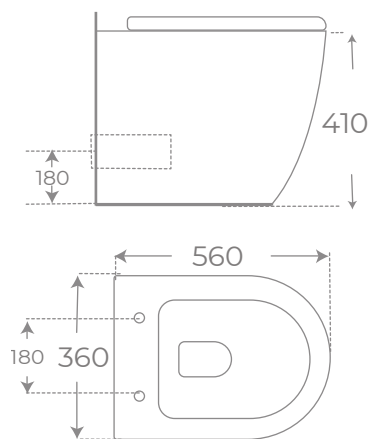

INODORO SUSPENDIDO • WALL HUNG TOILET

Ref. 00044

Ref. 00739

INODORO COMPACTO • BACK TO WALL TOILET

Ref. 06615

BIDÉ SUSPENDIDO • WALL HUNG BIDET