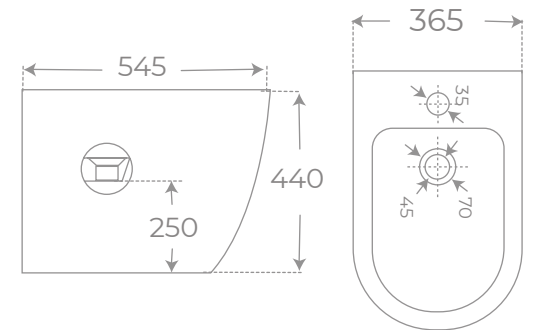

BIDÉ A SUELO · FLOORSTANDING BIDET

Ref. 00437