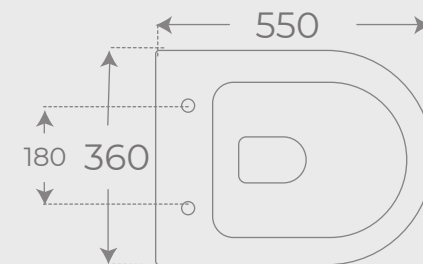

Ref. 00063

BIDÉ A SUELO • FLOORSTANDING BIDET

LAVABO SUSPENDIDO • WALL HUNG BASIN

Ref. 00042

Ref. 00043

INODORO SUSPENDIDO • WALL HUNG TOILET

Ref. 00044

Ref. 00739