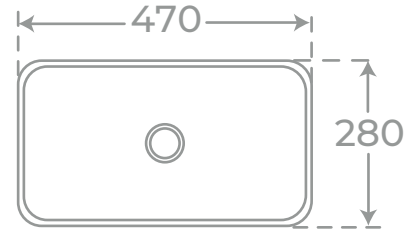

FEBO

LAVABO SOBRE ENCIMERA • COUNTERTOP BASIN

JUNO

LAVABO SOBRE ENCIMERA • COUNTERTOP BASIN

Ref. 01158
Solid Surface

Ref. 01159
Solid Surface

Ref. 01160
Solid Surface

Ref. 01161
Solid Surface