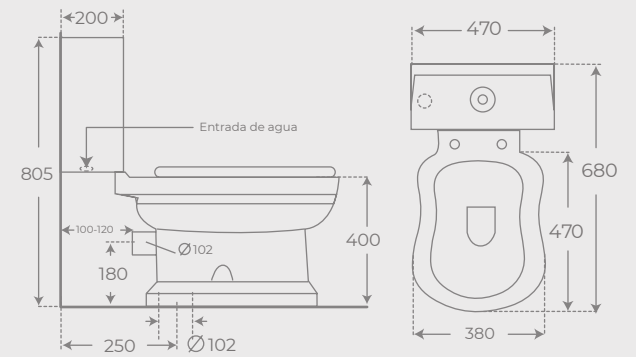

Vertical
Ref. 00072

Horizontal
Ref. 00073

Tapa en venta por separado
Seat is sold separately

TAPAS · SEATS