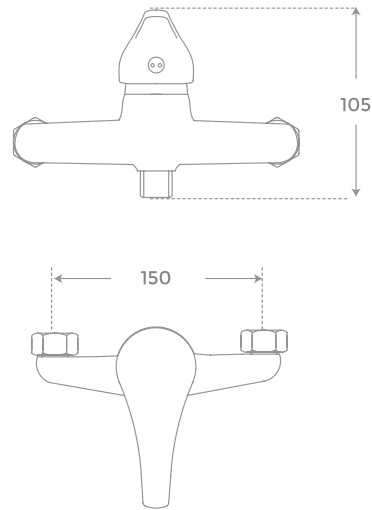

MONOMANDO DUCHA · SINGLE-LEVER SHOWER MIXER

Ref. 00292
Cartucho de 40 mm (marca SEDAL)

MONOMANDO COCINA · SINGLE-LEVER KITCHEN MIXER