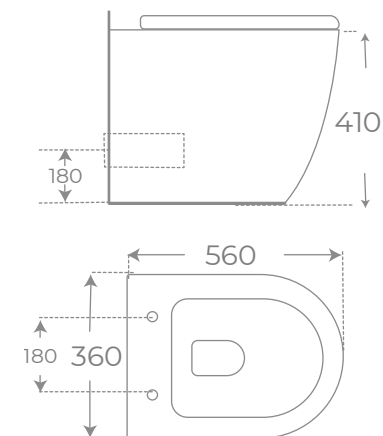

INODORO COMPACTO · BACK TO WALL TOILET

Ref. 00459
Color Negro Mate