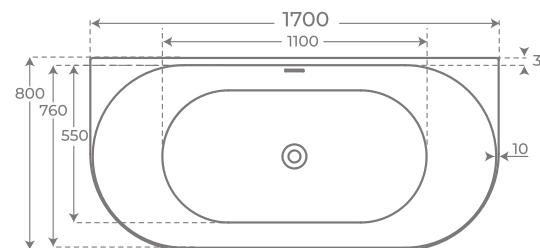

- Capacidad: **276 L**
  Capacity: **276 L**
- Fabricado en material **acrílico**
  Made with **acrylic** material
- Válvula de desagüe **cromada**
  Pop-up drain **chromed**