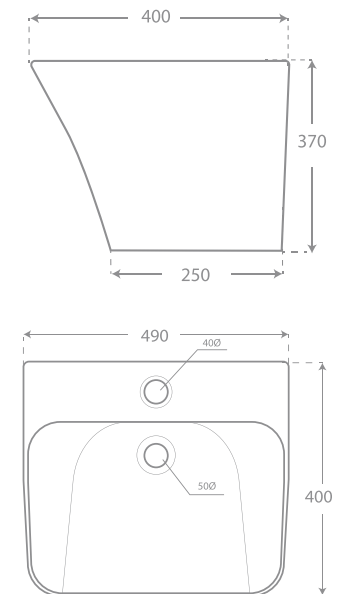

LAVABO DE PIE • FREESTANDING BASIN

Ref. 01197

INODORO COMPACTO · BACK TO WALL TOILET

Ref. 01204

INODORO SUSPENDIDO · WALL HUNG TOILET

Ref. 01199

LAVABO SUSPENDIDO · WALL HUNG BASIN

Ref. 01198