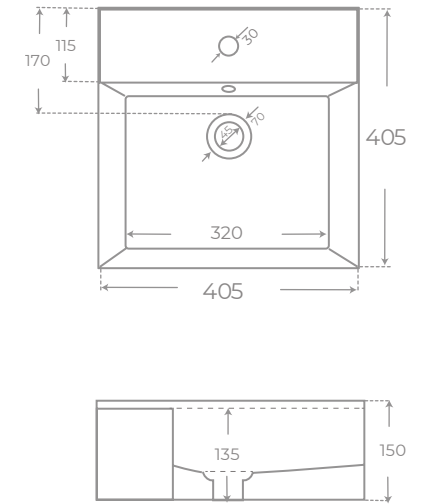

SQUARE WHITE
LAVABO SOBRE ENCIMERA • COUNTERTOP BASIN

Ref. 00369
Porcelana vítrea

Ref. 00363
Porcelana vítrea

Ref. 00374
Porcelana vítrea

Ref. 00186
Porcelana vítrea

YACO WHITE
LAVABO SOBRE ENCIMERA • COUNTERTOP BASIN