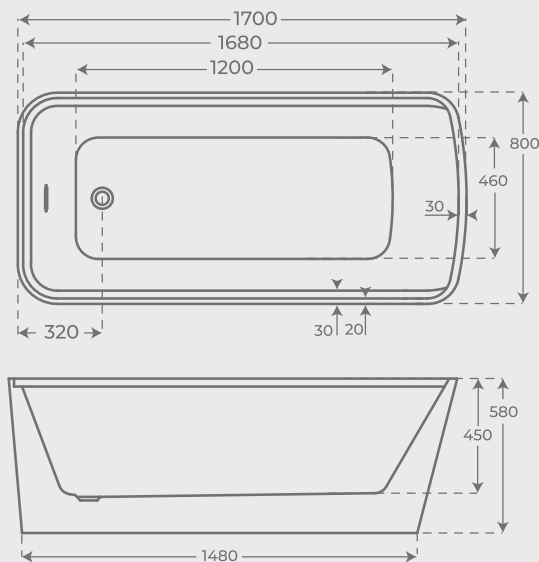

• Capacidad: **280 L**
Capacity: **280 L**

• Bañera fabricada en material **acrílico**
Bathtub made with **acrylic** material

• Válvula de desagüe **cromada**
Pop-up drain **chromed**

Bandeja de **bambú natural**
Natural bamboo tray