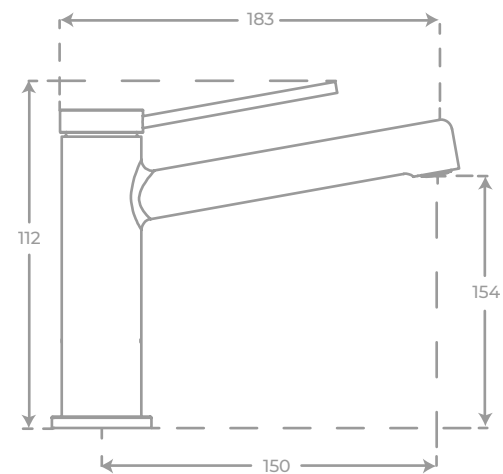

Cartucho de 40 mm