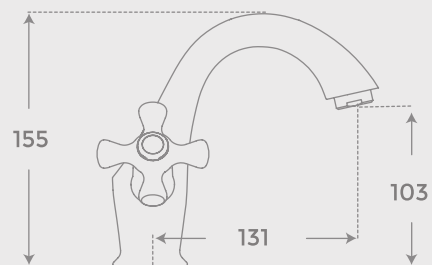

BIMANDO LAVABO • TWIN-LEVER BASIN MIXER

Ref. 00299
Cartucho de 40 mm