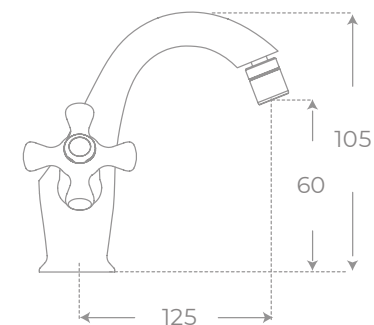

BIMANDO BIDÉ • TWIN-LEVER BIDET MIXER

Ref. 00300
Cartucho de 40 mm