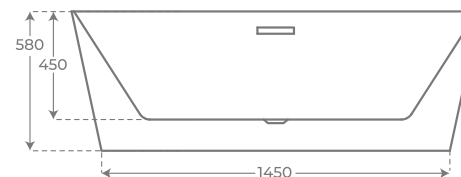

- Capacidad: **276 L**
  Capacity: **276 L**
- Fabricado en material **acrílico**
  Made with **acrylic** material
- Válvula de desagüe **cromada**
  Pop-up drain **chromed**