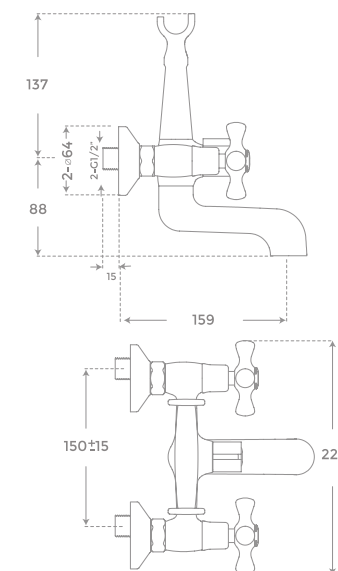

BIMANDO BAÑO/ DUCHA • TWIN-LEVER SHOWER/BATH MIXER