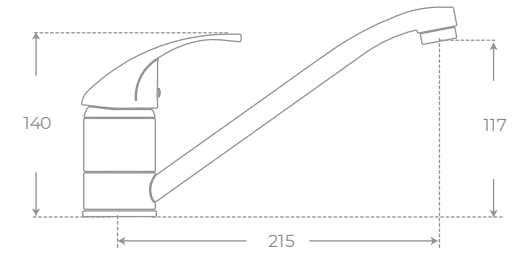

Ref. 08019
Cartucho de 40 mm (marca SEDAL)