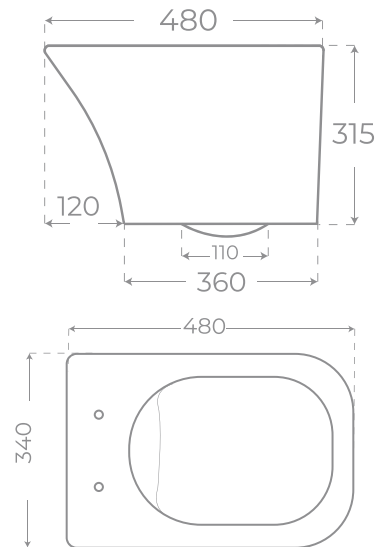

LAVABO DE PIE • FREESTANDING BASIN

Ref. 01197

INODORO COMPACTO · BACK TO WALL TOILET

Ref. 01204

INODORO SUSPENDIDO · WALL HUNG TOILET

Ref. 01199

LAVABO SUSPENDIDO · WALL HUNG BASIN

Ref. 01198