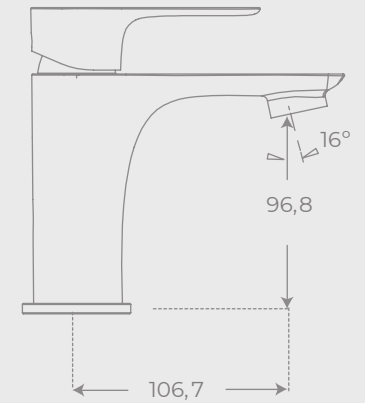

Ref. 08028
Cartucho de 40 mm