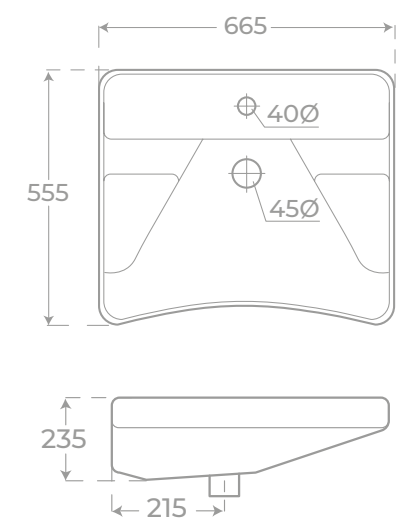

LAVABO SUSPENDIDO PMR • WALL HUNG BASIN PMR