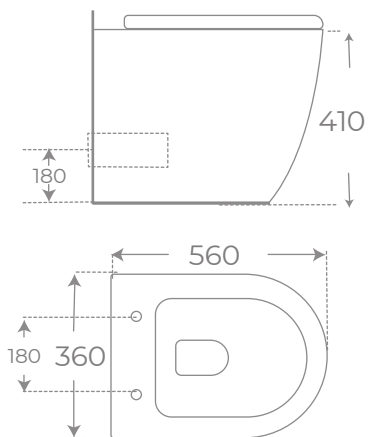

Ref. 06590

Ref. 00758

INODORO COMPACTO · BACK TO WALL TOILET

Ref. 06612

BIDÉ SUSPENDIDO · WALL HUNG BIDET

Ref. 00061

INODORO CON SALIDA DUAL • DUAL TOILET

Ref. 00034