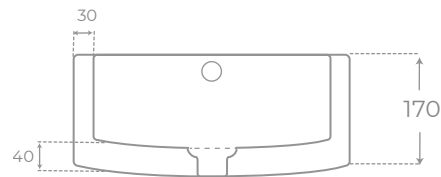

Ref. 00190
Porcelana vítrea

ROUND
LAVABO SOBRE ENCIMERA • COUNTERTOP BASIN

Ref. 00181
Porcelana vítrea

OVAL
LAVABO SOBRE ENCIMERA • COUNTERTOP BASIN

Ref. 00195
Porcelana vítrea

ADA
LAVABO SOBRE ENCIMERA • COUNTERTOP BASIN