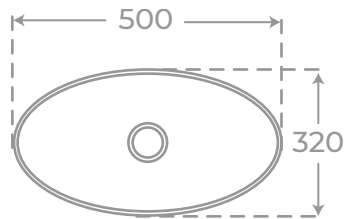

FEBO

LAVABO SOBRE ENCIMERA • COUNTERTOP BASIN

JUNO

LAVABO SOBRE ENCIMERA • COUNTERTOP BASIN

Ref. 01158
Solid Surface

Ref. 01159
Solid Surface

Ref. 01160
Solid Surface

Ref. 01161
Solid Surface