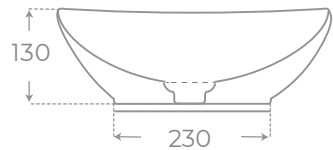

Ref. 00190
Porcelana vítrea

ROUND
LAVABO SOBRE ENCIMERA • COUNTERTOP BASIN

Ref. 00181
Porcelana vítrea

OVAL
LAVABO SOBRE ENCIMERA • COUNTERTOP BASIN

Ref. 00195
Porcelana vítrea

ADA
LAVABO SOBRE ENCIMERA • COUNTERTOP BASIN