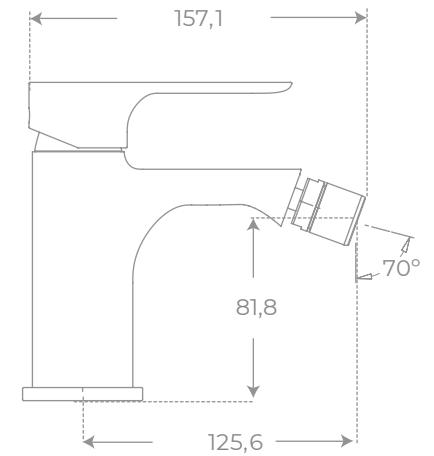

MONOMANDO DUCHA · SINGLE-LEVER SHOWER MIXER

MONOMANDO BIDÉ · SINGLE-LEVER BIDET MIXER

Ref. 08029
Cartucho de 40 mm

MONOMANDO BAÑO/DUCHA · SINGLE-LEVER SHOWER/BATH MIXER

Ref. 08031
Cartucho de 40 mm

MONOMANDO COCINA · SINGLE-LEVER KITCHEN MIXER