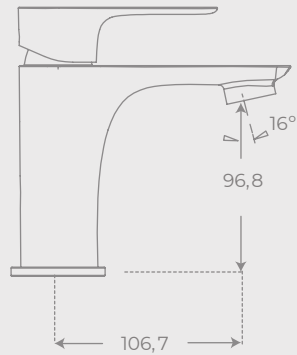

MONOMANDO LAVABO • SINGLE LEVER BASIN MIXER

Cartucho de 40 mm

MONOMANDO DUCHA • SINGLE-LEVER SHOWER MIXER

Negro
Ref. 08034

Blanco
Ref. 02395

Cartucho de 40 mm

MONOMANDO LAVABO • SINGLE LEVER BASIN MIXER

Cartucho de 40 mm

MONOMANDO BAÑO/DUCHA • SINGLE-LEVER SHOWER/BATH MIXER

Negro
Ref. 08035

Blanco
Ref. 02396

Cartucho de 40 mm