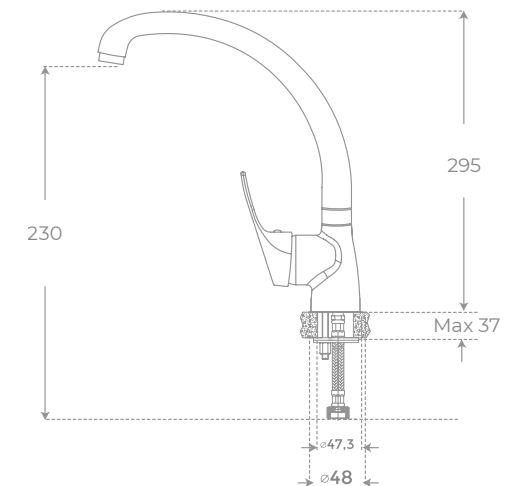

MONOMANDO COCINA · SINGLE-LEVER KITCHEN MIXER