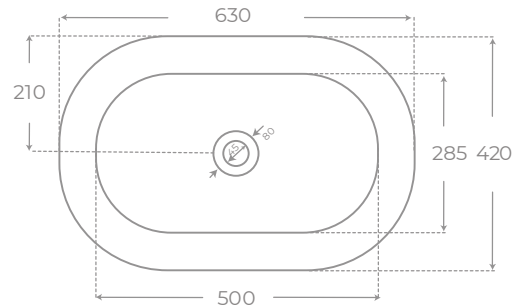

Ref. 00190
Porcelana vítrea

ROUND
LAVABO SOBRE ENCIMERA • COUNTERTOP BASIN

Ref. 00181
Porcelana vítrea

OVAL
LAVABO SOBRE ENCIMERA • COUNTERTOP BASIN

Ref. 00195
Porcelana vítrea

ADA
LAVABO SOBRE ENCIMERA • COUNTERTOP BASIN