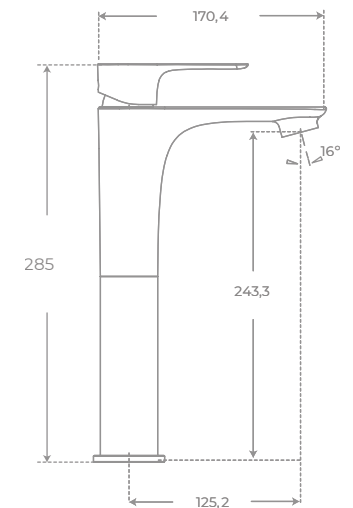

MONOMANDO LAVABO • SINGLE LEVER BASIN MIXER

Ref. 08041
Cartucho de 40 mm