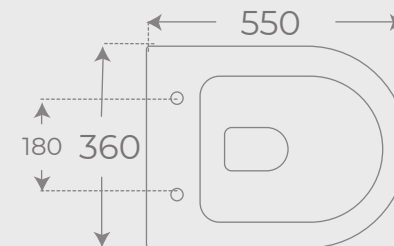

INODORO SUSPENDIDO · WALL HUNG TOILET

Ref. 06590

Ref. 00758

INODORO COMPACTO · BACK TO WALL TOILET

Ref. 06612

BIDÉ SUSPENDIDO · WALL HUNG BIDET