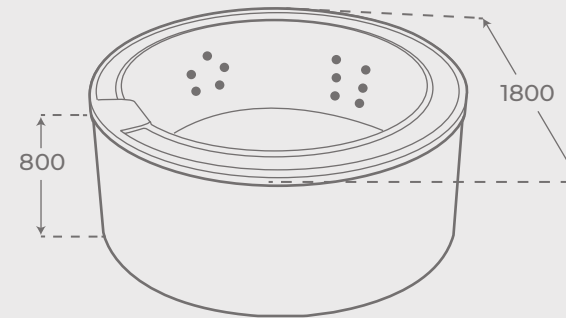

- Apto para **4 personas**
  Suitable for **4 people**
- Capacidad: **600 L**
  Capacity: **600 L**
- Bañera fabricada en material **acrílico**
  Bathtub made with **acrylic** material
- Masaje acuático a través de **38 jets**
  Aquatic massage through **38 jets**
- Iluminación multicolor (**Cromoterapia**)
  Multi-color lighting (**chromotherapy**)
- Sistema de **Radio FM**
  FM radio system
- Auto-desinfección por **Ozono**
  Ozone self-disinfection
- Calefactor (**3000W**)
  Heater (**3000 W**)