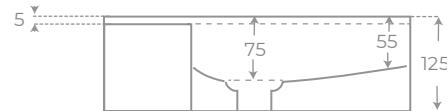

Ref. 00356
Porcelana vítrea