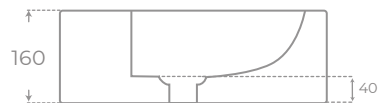

Ref. 00355
Porcelana vítrea