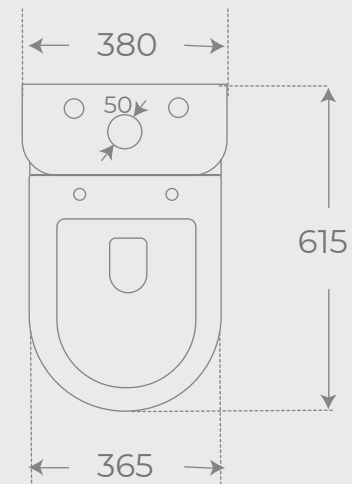

INODORO CON SALIDA DUAL • DUAL TOILET

BIDÉ A SUELO • FLOORSTANDING BIDET

LAVABO SUSPENDIDO • WALL HUNG BASIN

Ref. 00042

Ref. 00043