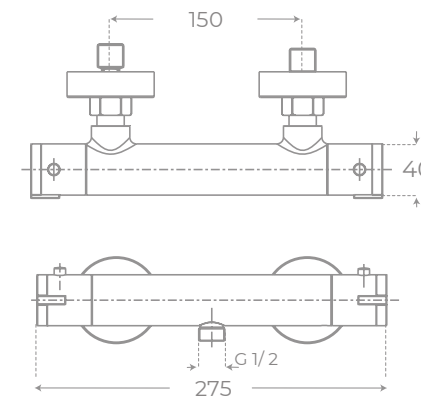

GRIFO DE DUCHA TERMOSTÁTICO · THERMOSTATIC SHOWER MIXER

Ref. 00312