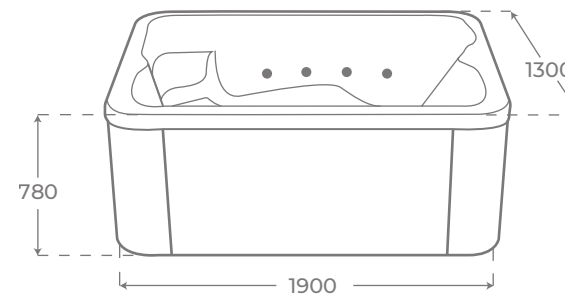

- Apto para **3 personas**
  Suitable for **3 people**
- Capacidad: **400 L**
  Capacity: **400 L**
- Bañera fabricada en material **acrílico**
  Bathtub made with **acrylic** material
- Masaje acuático a través de **34 jets**
  Aquatic massage through **34 jets**
- Iluminación multicolor (**Cromoterapia**)
  Multi-color lighting (**chromotherapy**)
- Sistema de **Radio FM**
  FM radio system
- Auto-desinfección por **Ozono**
  Ozone self-disinfection
- Calefactor (**3000W**)
  Heater (**3000 W**)