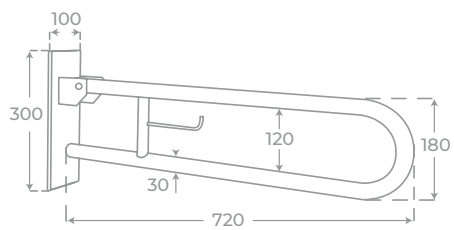

BARRA DE APOYO ABATIBLE • HINGED SUPPORT RAIL

Ref. 00203