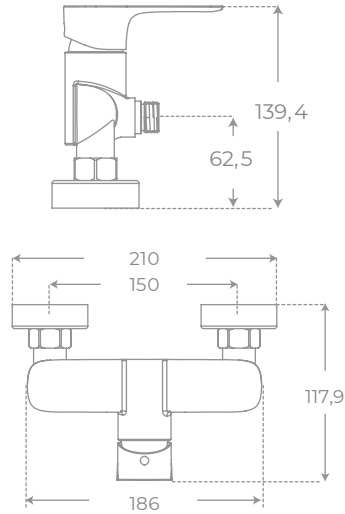

FLAT

MONOMANDO LAVABO • SINGLE LEVER BASIN MIXER

Ref. 08028
Cartucho de 40 mm

MONOMANDO LAVABO • SINGLE LEVER BASIN MIXER

Ref. 08041
Cartucho de 40 mm

MONOMANDO DUCHA · SINGLE-LEVER SHOWER MIXER

Ref. 08030
Cartucho de 40 mm