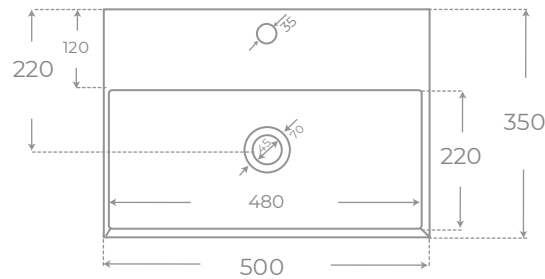

Ref. 00356
Porcelana vítrea