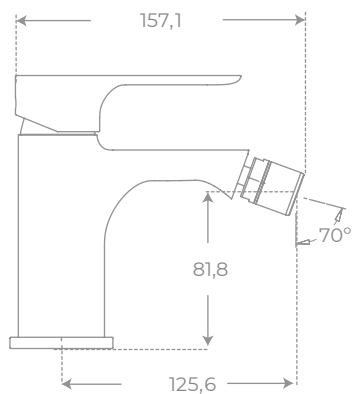

MONOMANDO BIDÉ • SINGLE-LEVER BIDET MIXER

Negro
Ref. 08033

Blanco
Ref. 02394

Cartucho de 40 mm

MONOMANDO COCINA • SINGLE-LEVER KITCHEN MIXER

Cartucho de 40 mm