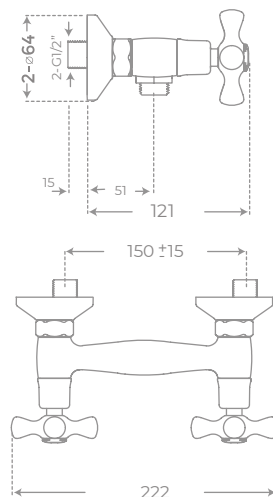

BIMANDO DUCHA • TWIN-LEVER SHOWER MIXER

Ref. 00297
Cartucho de 40 mm