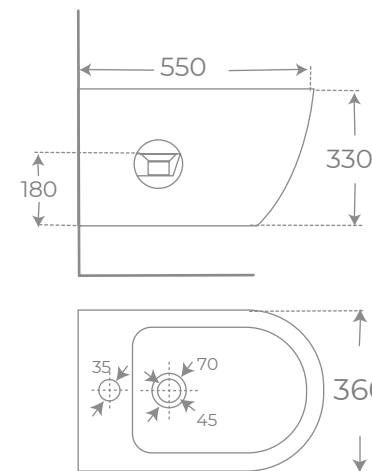

Ref. 06590

Ref. 00758

INODORO COMPACTO · BACK TO WALL TOILET

Ref. 06612

BIDÉ SUSPENDIDO · WALL HUNG BIDET

Ref. 00061

INODORO CON SALIDA DUAL • DUAL TOILET

Ref. 00034