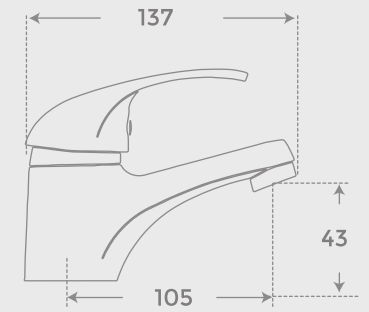

Ref. 00294
Cartucho de 40 mm (marca SEDAL)